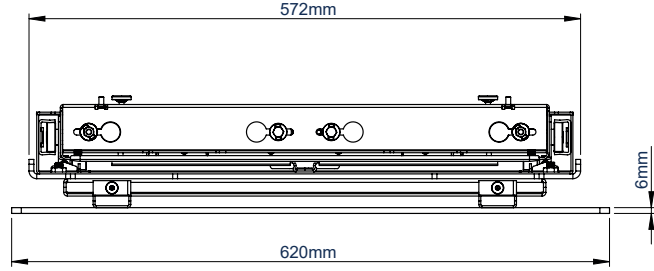

#### FEATURES

- Easy height adjustment for accessibility to interactive touchscreens
- Available in three options to suit a range of weight specifications
- Tried and tested BalanceBox technology
- Manual height adjustment requires no electricity, or tools
- Suitable for landscape or portrait mounting
- Lateral adjustment of screen once mounted
- Security locking screws and Allen key to help prevent unauthorised screen removal
- Simple 'hook-on' installation with all mounting hardware included

Available in 3 options to suit a range of weight specifications

BT8601-01	19kg - 36kg
BT8601-02	37kg - 62kg
BT8601-03	63kg - 80kg

BT8601-01 BT8601-02 BT8601-03

Security locking screws help prevent unauthorised removal of screens

Tool-less height adjustment using BalanceBox technology

Lateral adjustment of screen once mounted

Suitable for VESA fixings up to 600x400mm

TOP VIEW

FRONT VIEW

SIDE VIEW

PACKING INFORMATION

PLEASE NOTE, THIS IS A 2 BOX ITEM