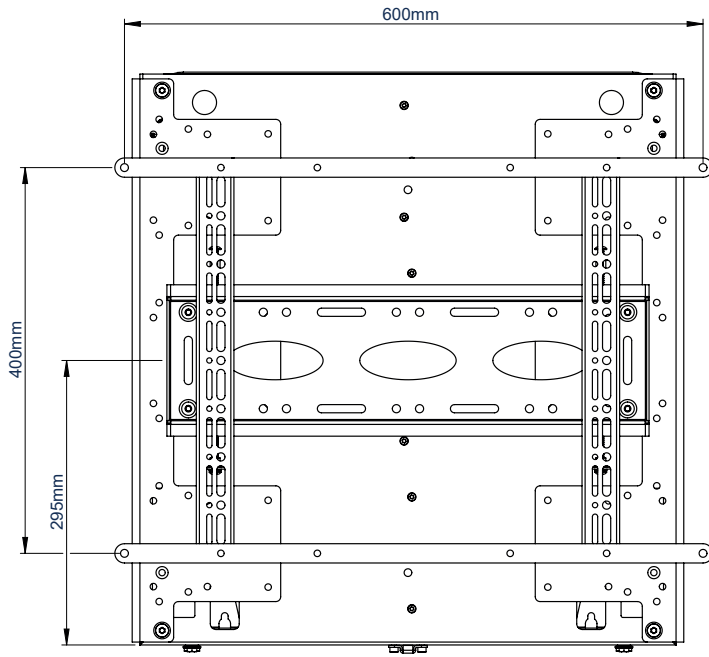

Tool-less height adjustment using BalanceBox technology

Lateral adjustment of screen once mounted

Suitable for VESA fixings up to 600x400mm

TOP VIEW

FRONT VIEW

SIDE VIEW

PACKING INFORMATION

PLEASE NOTE, THIS IS A 2 BOX ITEM

COLOUR:	ORDER REF:	EAN CODE:	MASTER CARTON WEIGHT:	MASTER CARTON CUBE:
Black	BT8601-01/B	5019318302510	12kg / 24kg	0.004cbm / 0.035cbm
Black	BT8601-02/B	5019318302527	12kg / 24kg	0.004cbm / 0.035cbm
Black	BT8601-03/B	5019318302534	12kg / 24kg	0.004cbm / 0.035cbm