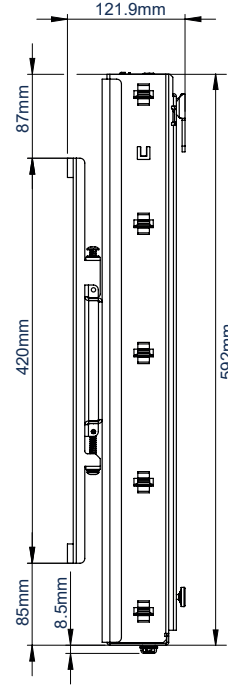

#### SPECIFICATION

Recommended screen size	up to 65"
VESA® & non-VESA fixings	up to 600 x 400mm
Height adjustment range	400mm
Distance from wall	124mm

Tool-less height adjustment using BalanceBox technology

Lateral adjustment of screen once mounted

Suitable for VESA fixings up to 600x400mm

TOP VIEW

FRONT VIEW

SIDE VIEW

PACKING INFORMATION

PLEASE NOTE, THIS IS A 2 BOX ITEM

COLOUR:	ORDER REF:	EAN CODE:	MASTER CARTON WEIGHT:	MASTER CARTON CUBE:
Black	BT8601-01/B	5019318302510	12kg / 24kg	0.004cbm / 0.035cbm
Black	BT8601-02/B	5019318302527	12kg / 24kg	0.004cbm / 0.035cbm
Black	BT8601-03/B	5019318302534	12kg / 24kg	0.004cbm / 0.035cbm