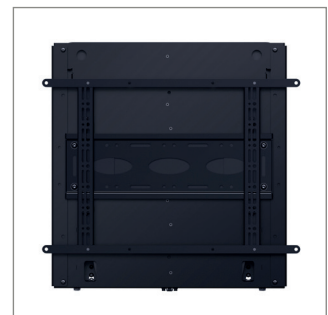

#### FEATURES

- Easy height adjustment for accessibility to interactive touchscreens
- Available in three options to suit a range of weight specifications
- Tried and tested BalanceBox technology
- Manual height adjustment requires no electricity, or tools
- Suitable for landscape or portrait mounting
- Lateral adjustment of screen once mounted
- Security locking screws and Allen key to help prevent unauthorised screen removal
- Simple 'hook-on' installation with all mounting hardware included

Available in 3 options to suit a range of weight specifications

BT8601-01	19kg - 36kg
BT8601-02	37kg - 62kg
BT8601-03	63kg - 80kg

BT8601-01 BT8601-02 BT8601-03

Security locking screws help prevent unauthorised removal of screens

Tool-less height adjustment using BalanceBox technology

Lateral adjustment of screen once mounted

Suitable for VESA fixings up to 600x400mm

TOP VIEW

FRONT VIEW

SIDE VIEW

PACKING INFORMATION

PLEASE NOTE, THIS IS A 2 BOX ITEM